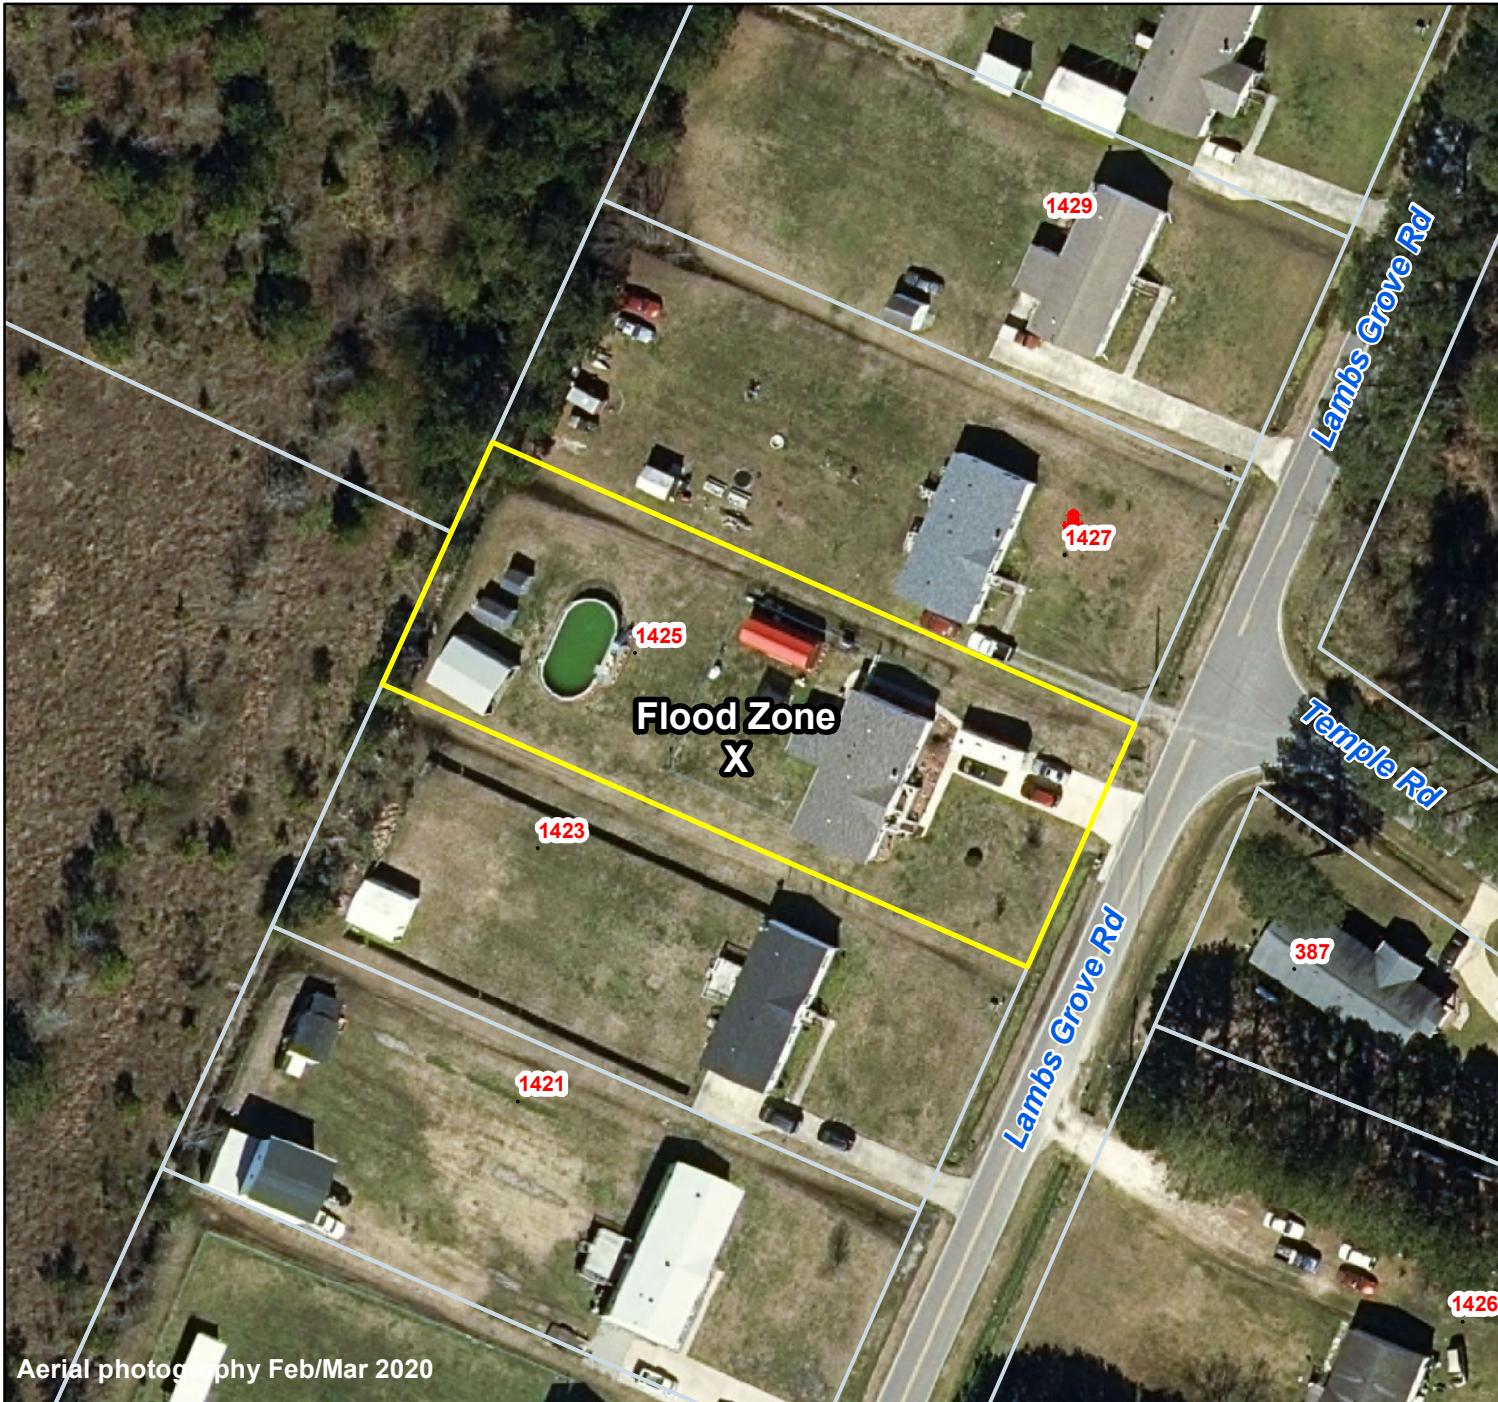

Aerial photography Feb/Mar 2020

FLOOD MAP

Effective Date December 21 2018

This is not the OFFICIAL flood map; however, it is drawn using data provided by NC Floodplain Mapping to be used with local GIS. The official map can be viewed at fris.nc.gov